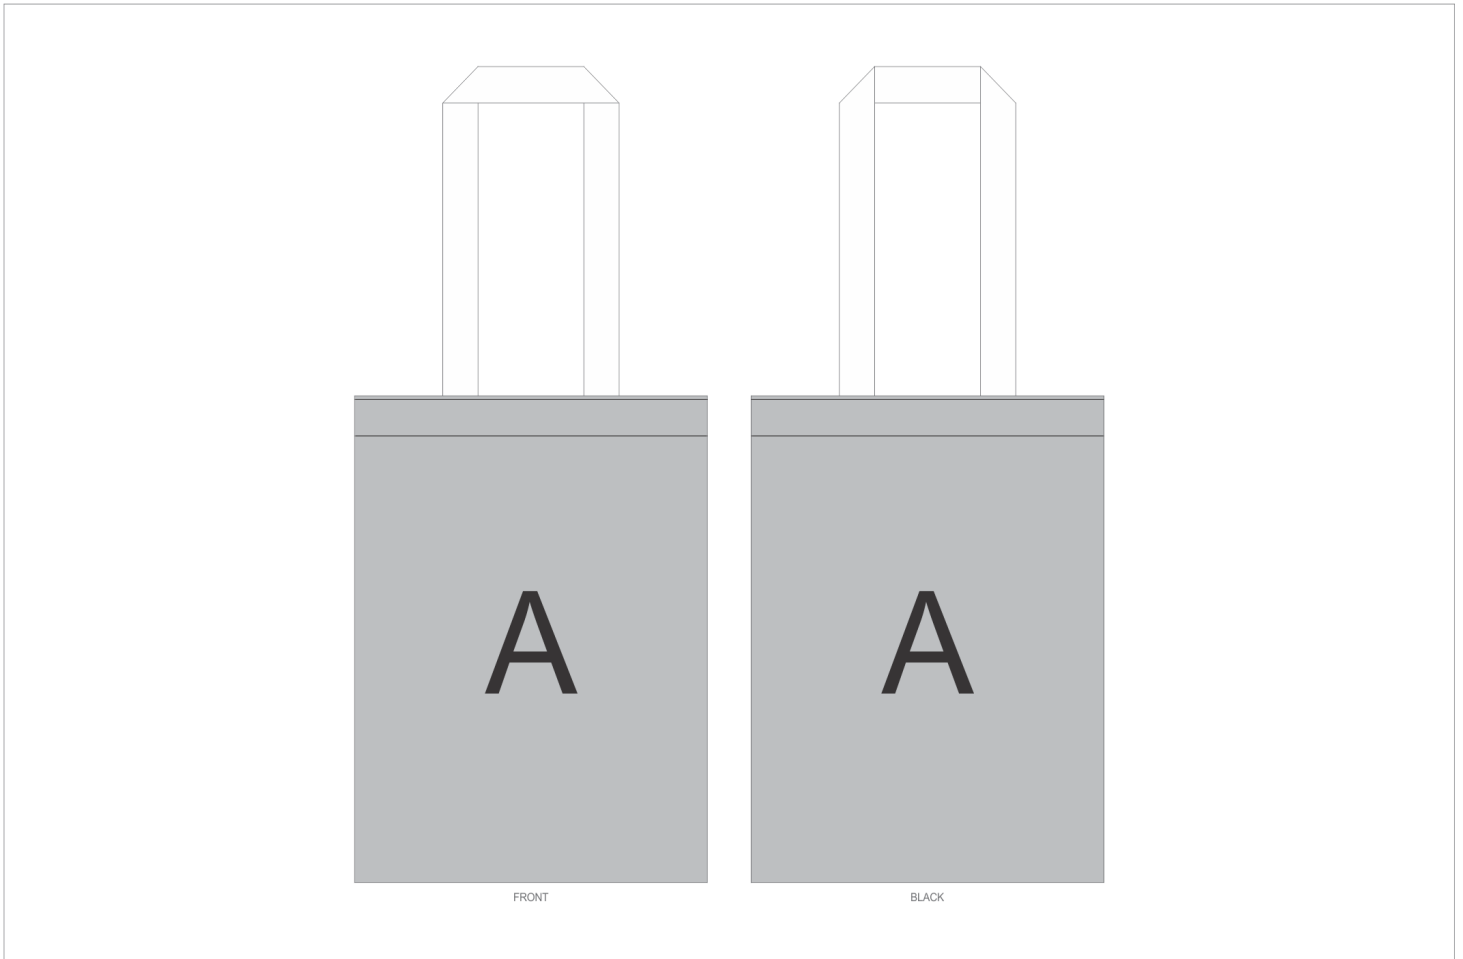

BC-HP-68-G

Hoppla Eden RPET Stitch-Bond Shopper

Need to know:

Includes 1-Position Sublimation (setup fees apply)

- Please Note: We cannot guarantee 100% logo Alignment on all Brandable Panels.

Branding Options:

Position	Branding Method (Branding Code)	No. of Colours	Dimension
A	Custom Sublimation A (CPSUB-A)	Full Colour	356mm wide x 920mm high